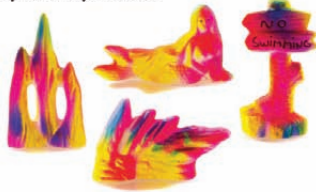

Fluorescent Fun

For those who really want to brighten up their aquariums.

◀ **0329** **PACK: 12 units**

Fluorescent Assortment

Size: L 115mm x W 35mm x H 115mm

▶ **3088** **PACK: 8 units**

Fluorescent Boats Assortment

Size: L 100mm x W 60mm x H 65mm

▶ **0326** **PACK: 6 units**

Fluorescent Cave

Size: L 125mm x W 75mm x H 95mm

▶ **0328** **PACK: 6 units**

Fluorescent Castle

Size: L 105mm x W 80mm x H 175mm

▼ **0327** **PACK: 6 units**